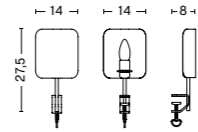

DESIGN YEAR
2023

COUNTRY OF ORIGIN
China

COLOUR & FINISH

Please note that the colours are indicative

	BASE	Apex Clip Lamp	Apex Desk Clip Lamp	Apex Desk Lamp	Apex Table Lamp	Apex Wall Lamp	Apex Floor Lamp
Oyster white		●	●	●	●	●	●
Iron black		●	●	●	●	●	●
Emerald green		●	●	●	●	●	●
Luis pink		●	●	●	●	●	●
Maroon red		●				●	
Pastel blue		●				●	

DIMENSIONS

APEX WALL LAMP
 Width 14 cm
 Depth 9,5 cm
 Height 16 cm
 Weight 0,54 kg

APEX CLIP LAMP
 Width 14 cm
 Depth 8 cm
 Height 27,5 cm
 Weight 0,57 kg
 Max. table/shelf thickness 4 cm

APEX DESK CLIP LAMP
 Width 14 cm
 Depth 36,5 cm
 Height 43 cm
 Weight 0,66 kg
 Max. table/shelf thickness 4 cm