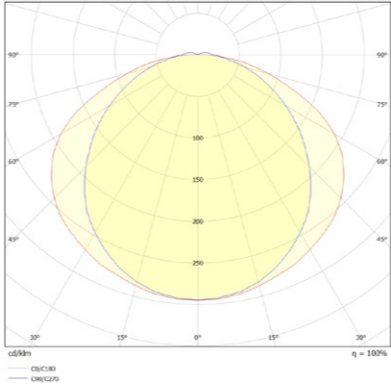

TECHNICAL SPECIFICATION

RECOMMENDED LIGHT SOURCE
LED E14, 5-8W (max. 8W), 500-800lm, 2700-3000K warm white
Bulb not included

DIMMABLE
No

POWER SUPPLY
220-240V AC at 50/60Hz

IP
20

CORD LENGTH
200 cm
240 cm | Apex Floor Lamp

SWITCH
Inline switch
Inline floor switch | Apex Floor Lamp