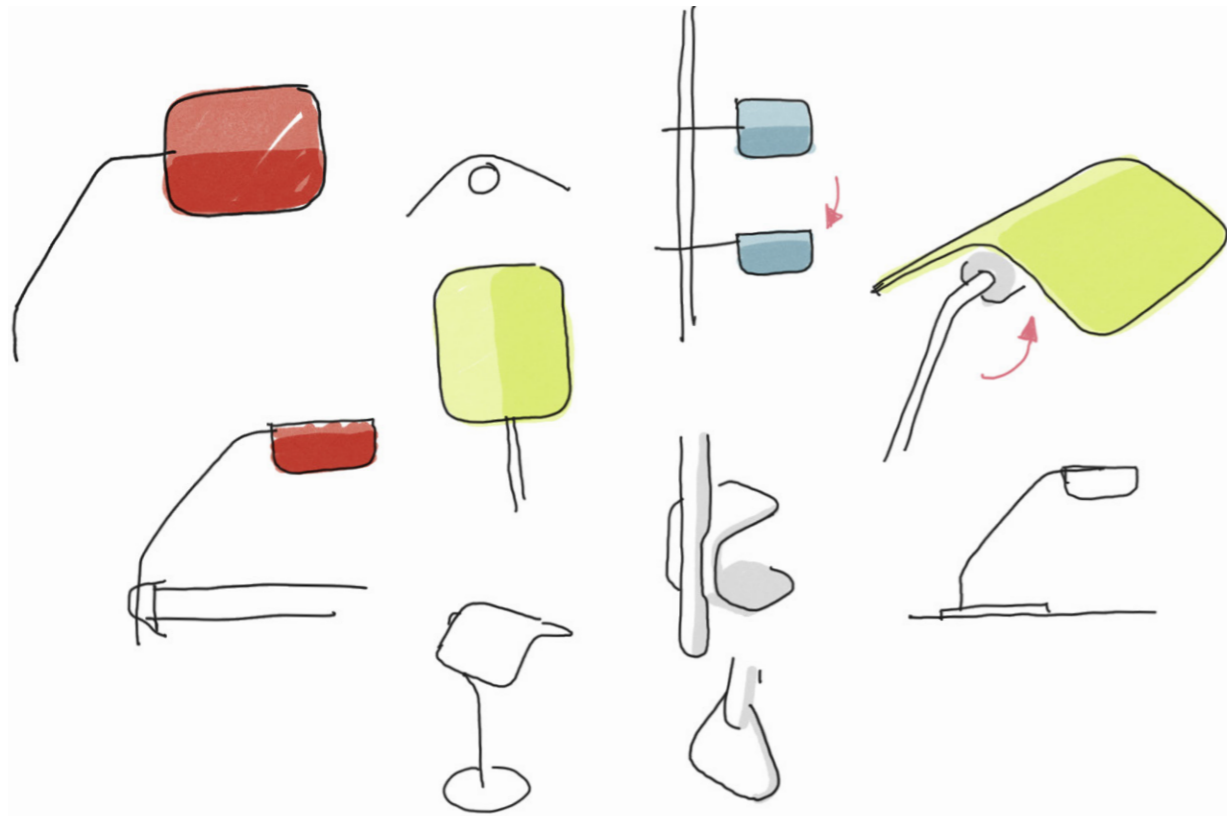

DESIGN BY JOHN TREE

HAY

APEX LAMP COLLECTION

HIGHLIGHTS

- Part of a progressive and technologically advanced lighting collection
- New take on the classic Banker's Light, resulting in a functional yet familiar lamp series
- Featuring a folded steel shade inspired by the silhouette of a peaked roofline
- The series comprises a Clip Lamp, Desk Clip Lamp, Desk Lamp, Table Lamp, Wall Lamp and Floor Lamp
- The colourful steel shade rotates 360 degrees, allowing users to direct light to suit their needs
- The different models cover a multitude of spaces and uses, from the workspace to the bedroom and everywhere in between
- Suitable for both private and office environments

APEX LAMP COLLECTION DESIGN BY JOHN TREE

Taking cues from the classic Banker's Light, British designer John Tree merged archetypal references with his contemporary, colourful sensibility to create the Apex Lamp collection. The folded steel shades create a peaked roofline silhouette, providing the inspiration behind the series' name as well as offering a graphic contrast to the chrome-plated bases.

The series comprises the Clip Lamp, Desk Clip Lamp, Desk Lamp, Table Lamp, Wall Lamp and Floor Lamp with the different models covering a multitude of spaces and uses, from the workspace to the bedroom and everywhere in between. All variants are available in different colour options.

John Tree

Apex Lamp Collection

The shade is designed to rotate 360 degrees, offering a flexible lighting solution that covers a multitude of spaces and uses.

Colour is used as a key element in the folded steel shades, creating strong and colourful graphic shapes.