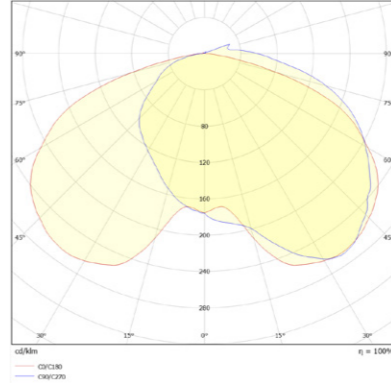

TECHNICAL SPECIFICATION

RECOMMENDED LIGHT SOURCE
LED E14, 5-8W (max. 8W), 500-800lm, 2700-3000K warm white
Bulb not included

DIMMABLE
No

POWER SUPPLY
220-240V AC at 50/60Hz

IP
20

CORD LENGTH
200 cm
240 cm | Apex Floor Lamp

SWITCH
Inline switch
Inline floor switch | Apex Floor Lamp